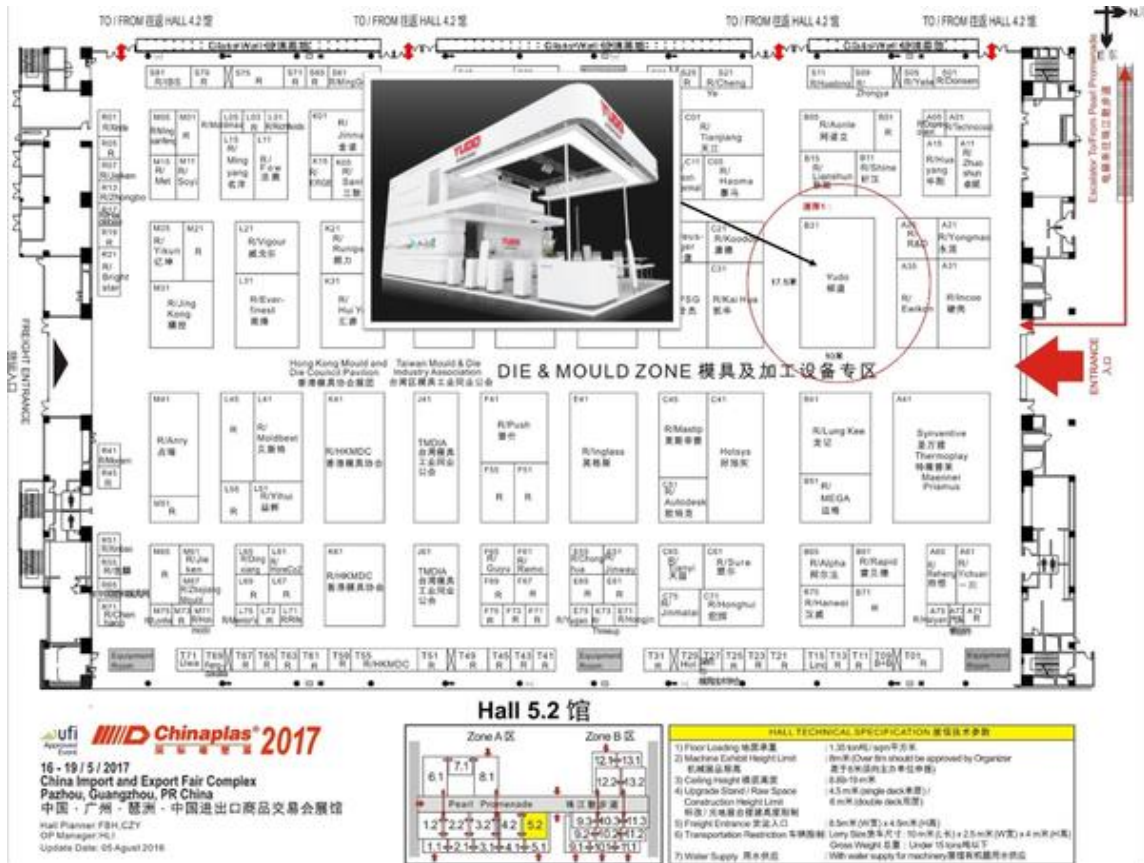

Custom Mould Bases

Hot Halfs

YUDO at Chinaplas 2017

YUDO at Chinaplas 2017 held in Guangzhou May 16-19 Hall 5.2 stand B31

YUDO will be show casing the latest products that we have to offer. We look forward to seeing you there.