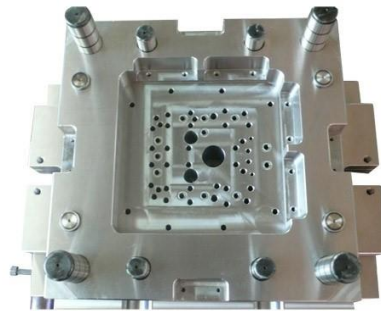

Custom Mould Bases & Hot Halfs

With the ever increasing demand for local toolmakers to be competitive on price and delivery compared to the imported option. YUDO OCEANIA can provide custom mould bases precision machined up to as much as 80-90% complete allowing you to reduce your costs by minimizing the labour input from yourself ultimately providing you a closer fixed cost and the ability for you to provide a quicker turnaround. With this service you retain 100% control of the quality as full cad drawings are provided for approval prior to manufacturing. We can provide precision pockets, profiles, cooling lines, support pillars, ejector guide pins, bushes and ejector pin holes and more. If a Hot runner system is required, we can also match the custom mould base with a YUDO HOT HALF fully wired turnkey system. The hot runner system is fully designed by YUDO taking into consideration the application needs and supported by a mould flow if required. A range of tool steels are available and all plates are precision surface ground. We offer a high standard of quality and a reliable delivery date. Generally, delivery time is approximately 6 weeks.