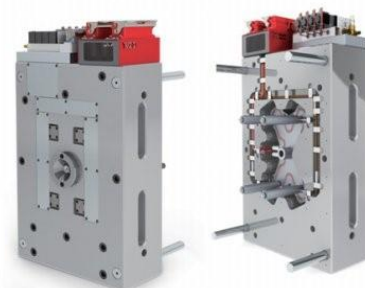

**BUILDING TRUST
WORLDWIDE**

Hot Runner Systems

Hello

Welcome back to this edition of our newsletter. In this issue, we are going to introduce *Custom Mould Bases & Hot Halfs* and the coming exhibition in Guangzhou, China

Custom Mould Bases & Hot Halfs

With the ever increasing demand for local toolmakers to be competitive on price and delivery compared to the imported option. YUDO OCEANIA can provide custom mould bases precision machined up to as much as 80-90% complete allowing you to reduce your costs by minimizing the labour input from yourself ultimately providing you a closer fixed cost and the ability for you to provide a quicker turnaround. With this service you retain 100% control of the quality as full cad drawings are provided for approval prior to manufacturing. We can provide precision pockets, profiles, cooling lines, support pillars, ejector guide pins, bushes and ejector pin holes and more. If a Hot runner system is required, we can also match the custom mould base with a YUDO HOT HALF fully wired turnkey system. The hot runner system is fully designed by YUDO taking into consideration the application needs and supported by a mould flow if required. A range of tool steels are available and all plates are precision surface ground. We offer a high standard of quality and a reliable delivery date. Generally, delivery time is approximately 6 weeks.

Custom Mould Bases

Hot Halfs